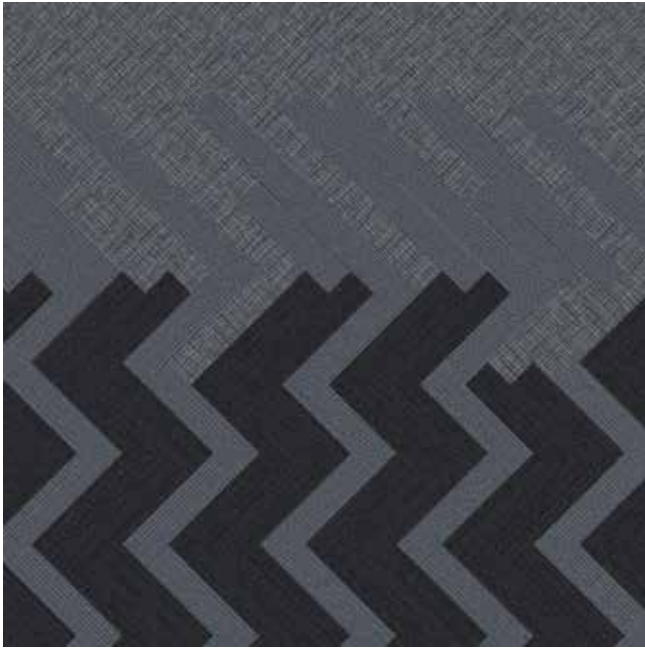

PRODUCT WW865 **COLOUR** 8110008 DALE WARP **PRODUCT** WW895
COLOUR 8114008 DALE WEAVE **INSTALLED** DESIGN BY TILE

PRODUCT WW860 **COLOUR** 8109004 BLACK TWEED
PRODUCT WW865 **COLOUR** 8110003 HIGHLAND WARP
PRODUCT WW895 **COLOUR** 8114003 HIGHLAND WEAVE **INSTALLED** DESIGN BY TILE