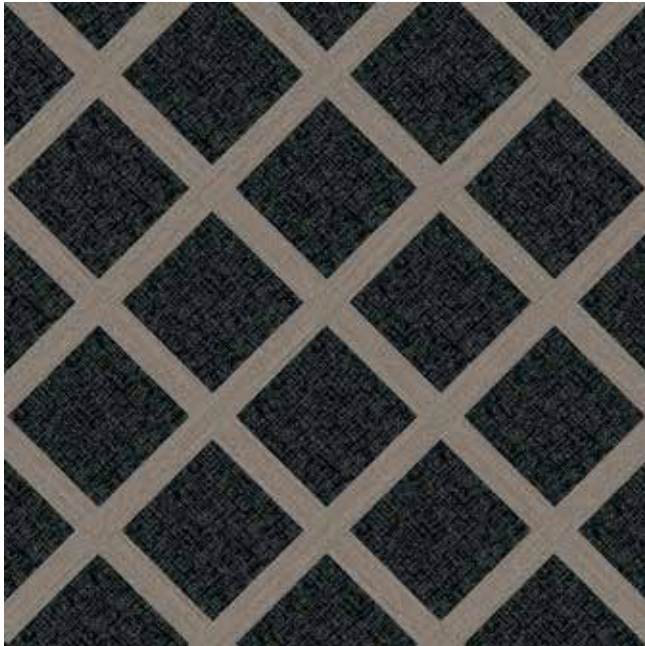

PRODUCT WW870 **COLOURS** 8111001 LINEN WEFT, 8111002 FLANNEL WEFT
INSTALLED DESIGN BY TILE

PRODUCT WW880 **COLOUR** 8112001 LINEN LOOM
PRODUCT WW890 **COLOUR** 8113003 CHARCOAL DOBBY **INSTALLED** ASHLAR

PRODUCT WW880 **COLOUR** 8112004 BLACK LOOM
PRODUCT WW890 **COLOUR** 8113007 RAFFIA DOBBY **INSTALLED** DESIGN BY TILE

Design Ideas Below are floor layouts showing how to create the design ideas shared in several of the images featured in this brochure.

PRODUCT WW890 **COLOURS** 8113004 BLACK DOBBY, 8113006 NATURAL DOBBY
INSTALLED DESIGN BY TILE

PRODUCT WW870 **COLOURS** 8111005 BROWN WEFT, 8111008 SISAL WEFT
PRODUCT WW895 **COLOUR** 8114007 GLEN WEAVE **INSTALLED** ASHLAR