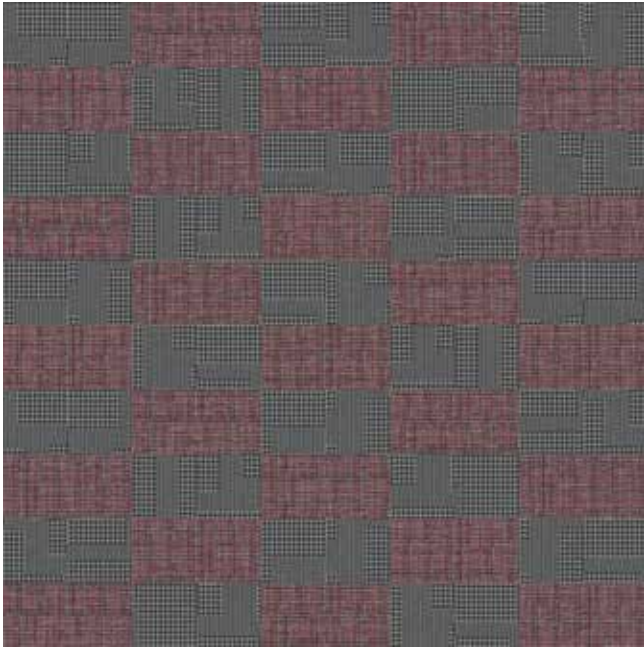

PRODUCT WW865 **COLOUR** 8110008 DALE WARP **PRODUCT** WW895
COLOUR 8114008 DALE WEAVE **INSTALLED** DESIGN BY TILE

PRODUCT WW860 **COLOUR** 8109004 BLACK TWEED
PRODUCT WW865 **COLOUR** 8110003 HIGHLAND WARP
PRODUCT WW895 **COLOUR** 8114003 HIGHLAND WEAVE **INSTALLED** DESIGN BY TILE

PRODUCT WW880 **COLOUR** 8112006 NATURAL LOOM **PRODUCT** WW895
COLOUR 8114006 AUTUMN WEAVE **INSTALLED** DESIGN BY TILE

Design Ideas Below are floor layouts showing how to create the design ideas shared in several of the images featured in this brochure.

PRODUCT WW865 **COLOUR** 8110002 LOCH WARP
PRODUCT WW870 **COLOUR** 8111004 BLACK WEFT **INSTALLED** DESIGN BY TILE

PRODUCT WW860 **COLOURS** 8109006 NATURAL TWEED, 8109007 RAFFIA TWEED
PRODUCT WW895 **COLOUR** 8114007 GLEN WEAVE **INSTALLED** DESIGN BY TILE