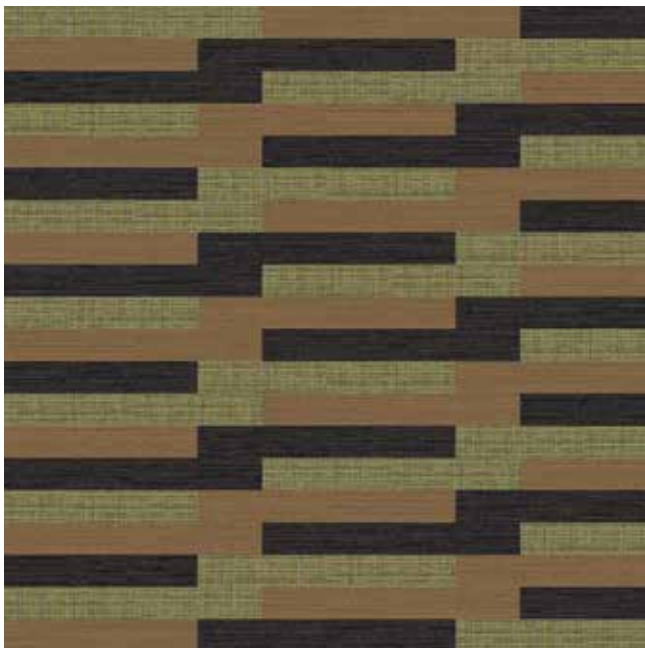

PRODUCT WW870 **COLOURS** 8111001 LINEN WEFT, 8111002 FLANNEL WEFT
INSTALLED DESIGN BY TILE

PRODUCT WW880 **COLOUR** 8112001 LINEN LOOM
PRODUCT WW890 **COLOUR** 8113003 CHARCOAL DOBBY **INSTALLED** ASHLAR

PRODUCT WW880 **COLOUR** 8112004 BLACK LOOM
PRODUCT WW890 **COLOUR** 8113007 RAFFIA DOBBY **INSTALLED** DESIGN BY TILE

Design Ideas Below are floor layouts showing how to create the design ideas shared in several of the images featured in this brochure.

PRODUCT WW890 **COLOURS** 8113004 BLACK DOBBY, 8113006 NATURAL DOBBY
INSTALLED DESIGN BY TILE

PRODUCT WW870 **COLOURS** 8111005 BROWN WEFT, 8111008 SISAL WEFT
PRODUCT WW895 **COLOUR** 8114007 GLEN WEAVE **INSTALLED** ASHLAR

PRODUCT WW865 **COLOUR** 8110002 LOCH WARP
PRODUCT WW870 **COLOUR** 8111004 BLACK WEFT **INSTALLED** DESIGN BY TILE

PRODUCT WW860 **COLOURS** 8109006 NATURAL TWEED, 8109007 RAFFIA TWEED
PRODUCT WW895 **COLOUR** 8114007 GLEN WEAVE **INSTALLED** DESIGN BY TILE